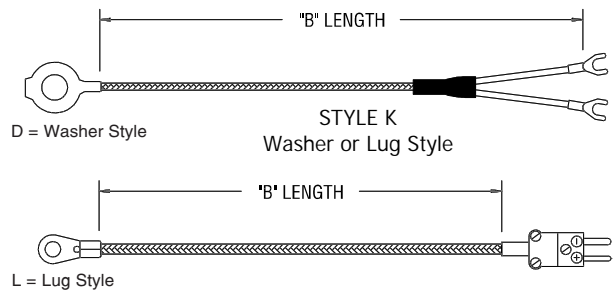

SPRING ADJUSTABLE DEPTH THERMOCOUPLES

WASHER/LUG THERMOCOUPLES

FLEX ARMOR ADJUSTABLE DEPTH THERMOCOUPLES

SPARK PLUG GASKET THERMOCOUPLES

FIXED BAYONET THERMOCOUPLES

MELT BOLT THERMOCOUPLES

RIGID TUBE THERMOCOUPLES

THREADED NOZZLE BOLT THERMOCOUPLES

SPADE THERMOCOUPLES

PIPE CLAMP THERMOCOUPLES

SPRING ADJUSTABLE DEPTH RTDS

FLEX ARMOR ADJUSTABLE DEPTH RTDS

FIXED BAYONET RTD'S

RIGID TUBE RTD'S

LUG STYLE RTDS