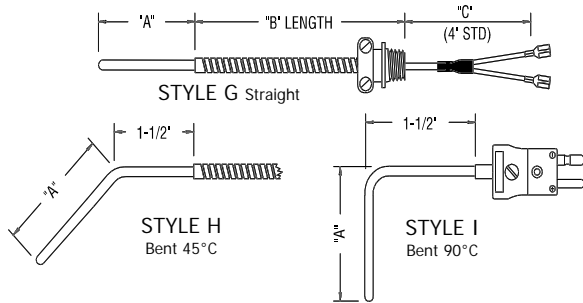

SPRING ADJUSTABLE DEPTH THERMOCOUPLES

WASHER/LUG THERMOCOUPLES

FLEX ARMOR ADJUSTABLE DEPTH THERMOCOUPLES

SPARK PLUG GASKET THERMOCOUPLES

FIXED BAYONET THERMOCOUPLES

MELT BOLT THERMOCOUPLES

RIGID TUBE THERMOCOUPLES

THREADED NOZZLE BOLT THERMOCOUPLES

SPADE THERMOCOUPLES

PIPE CLAMP THERMOCOUPLES

SPRING ADJUSTABLE DEPTH RTDS

FLEX ARMOR ADJUSTABLE DEPTH RTDS

FIXED BAYONET RTD'S

RIGID TUBE RTD'S

LUG STYLE RTDS