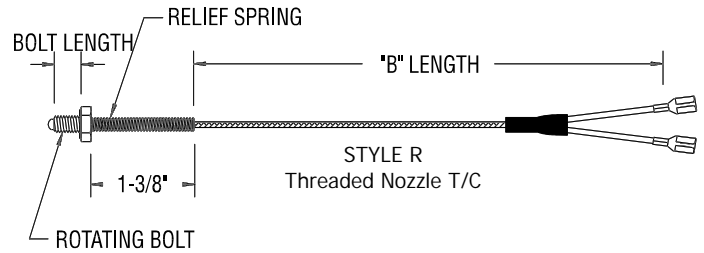

SPRING ADJUSTABLE DEPTH THERMOCOUPLES

WASHER/LUG THERMOCOUPLES

FLEX ARMOR ADJUSTABLE DEPTH THERMOCOUPLES

SPARK PLUG GASKET THERMOCOUPLES

FIXED BAYONET THERMOCOUPLES

MELT BOLT THERMOCOUPLES

RIGID TUBE THERMOCOUPLES

THREADED NOZZLE BOLT THERMOCOUPLES

SPADE THERMOCOUPLES

PIPE CLAMP THERMOCOUPLES

SPRING ADJUSTABLE DEPTH RTDS

FLEX ARMOR ADJUSTABLE DEPTH RTDS

FIXED BAYONET RTD'S

RIGID TUBE RTD'S

LUG STYLE RTDS