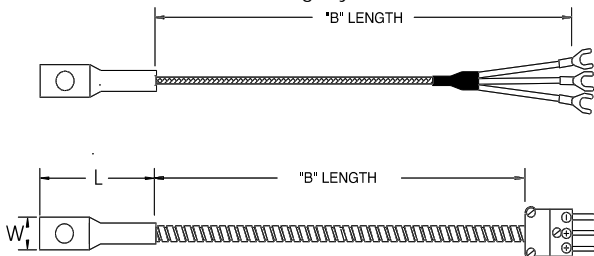

LUG STYLE RTDS

STYLE K Lug Style RTD