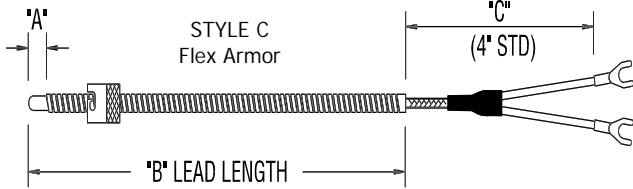

SPRING ADJUSTABLE DEPTH THERMOCOUPLES

WASHER/LUG THERMOCOUPLES

FLEX ARMOR ADJUSTABLE DEPTH THERMOCOUPLES

SPARK PLUG GASKET THERMOCOUPLES

FIXED BAYONET THERMOCOUPLES

MELT BOLT THERMOCOUPLES

RIGID TUBE THERMOCOUPLES

THREADED NOZZLE BOLT THERMOCOUPLES

SPADE THERMOCOUPLES

PIPE CLAMP THERMOCOUPLES

SPRING ADJUSTABLE DEPTH RTDS

FLEX ARMOR ADJUSTABLE DEPTH RTDS

FIXED BAYONET RTD'S

RIGID TUBE RTD'S

LUG STYLE RTDS