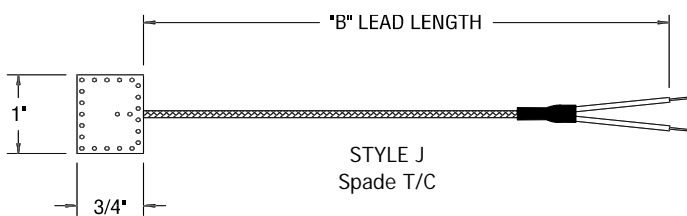

SPRING ADJUSTABLE DEPTH THERMOCOUPLES

WASHER/LUG THERMOCOUPLES

FLEX ARMOR ADJUSTABLE DEPTH THERMOCOUPLES

SPARK PLUG GASKET THERMOCOUPLES

FIXED BAYONET THERMOCOUPLES

MELT BOLT THERMOCOUPLES

RIGID TUBE THERMOCOUPLES

THREADED NOZZLE BOLT THERMOCOUPLES

SPADE THERMOCOUPLES

PIPE CLAMP THERMOCOUPLES

SPRING ADJUSTABLE DEPTH RTDS

FLEX ARMOR ADJUSTABLE DEPTH RTDS

FIXED BAYONET RTD'S

RIGID TUBE RTD'S

LUG STYLE RTDS