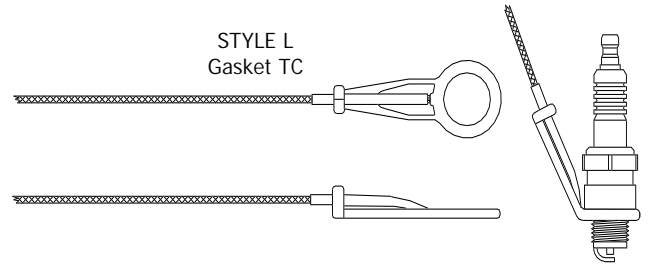

SPRING ADJUSTABLE DEPTH THERMOCOUPLES

WASHER/LUG THERMOCOUPLES

FLEX ARMOR ADJUSTABLE DEPTH THERMOCOUPLES

SPARK PLUG GASKET THERMOCOUPLES

FIXED BAYONET THERMOCOUPLES

MELT BOLT THERMOCOUPLES

RIGID TUBE THERMOCOUPLES

THREADED NOZZLE BOLT THERMOCOUPLES

SPADE THERMOCOUPLES

PIPE CLAMP THERMOCOUPLES

SPRING ADJUSTABLE DEPTH RTDS

FLEX ARMOR ADJUSTABLE DEPTH RTDS

FIXED BAYONET RTD'S

RIGID TUBE RTD'S

LUG STYLE RTDS