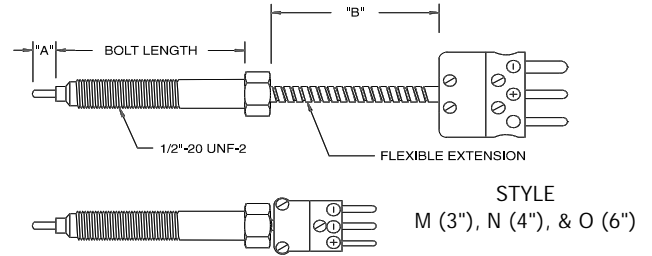

MELT BOLT RTDS