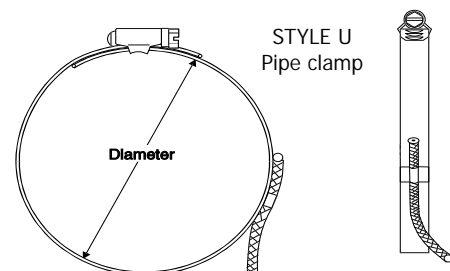

SPRING ADJUSTABLE DEPTH THERMOCOUPLES

WASHER/LUG THERMOCOUPLES

FLEX ARMOR ADJUSTABLE DEPTH THERMOCOUPLES

SPARK PLUG GASKET THERMOCOUPLES

FIXED BAYONET THERMOCOUPLES

MELT BOLT THERMOCOUPLES

RIGID TUBE THERMOCOUPLES

THREADED NOZZLE BOLT THERMOCOUPLES

SPADE THERMOCOUPLES

PIPE CLAMP THERMOCOUPLES

SPRING ADJUSTABLE DEPTH RTDS

FLEX ARMOR ADJUSTABLE DEPTH RTDS

FIXED BAYONET RTD'S

RIGID TUBE RTD'S

LUG STYLE RTDS