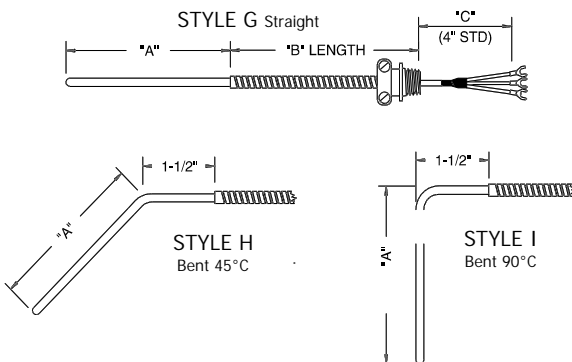

THREADED NOZZLE BOLT THERMOCOUPLES

SPADE THERMOCOUPLES

PIPE CLAMP THERMOCOUPLES

SPRING ADJUSTABLE DEPTH RTDS

FLEX ARMOR ADJUSTABLE DEPTH RTDS

FIXED BAYONET RTD'S

RIGID TUBE RTD'S

LUG STYLE RTDS