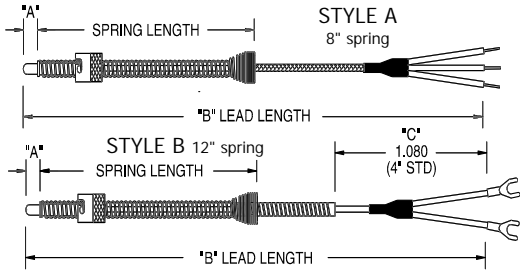

THREADED NOZZLE BOLT THERMOCOUPLES

SPADE THERMOCOUPLES

PIPE CLAMP THERMOCOUPLES

SPRING ADJUSTABLE DEPTH RTDS

FLEX ARMOR ADJUSTABLE DEPTH RTDS

FIXED BAYONET RTD'S

RIGID TUBE RTD'S

LUG STYLE RTDS