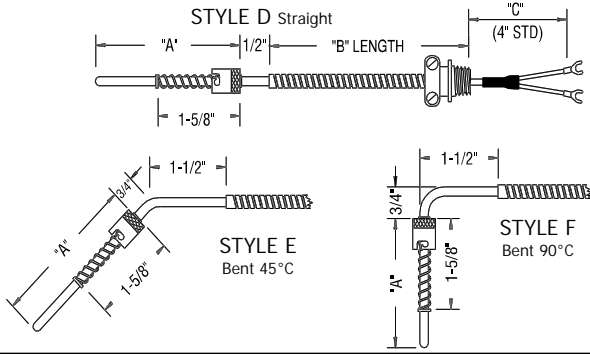

SPRING ADJUSTABLE DEPTH THERMOCOUPLES

WASHER/LUG THERMOCOUPLES

FLEX ARMOR ADJUSTABLE DEPTH THERMOCOUPLES

SPARK PLUG GASKET THERMOCOUPLES

FIXED BAYONET THERMOCOUPLES

MELT BOLT THERMOCOUPLES

RIGID TUBE THERMOCOUPLES

THREADED NOZZLE BOLT THERMOCOUPLES

SPADE THERMOCOUPLES

PIPE CLAMP THERMOCOUPLES

SPRING ADJUSTABLE DEPTH RTDS

FLEX ARMOR ADJUSTABLE DEPTH RTDS

FIXED BAYONET RTD'S

RIGID TUBE RTD'S

LUG STYLE RTDS