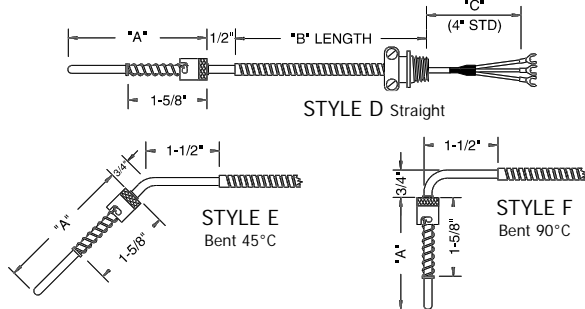

THREADED NOZZLE BOLT THERMOCOUPLES

SPADE THERMOCOUPLES

PIPE CLAMP THERMOCOUPLES

SPRING ADJUSTABLE DEPTH RTDS

FLEX ARMOR ADJUSTABLE DEPTH RTDS

FIXED BAYONET RTD'S

RIGID TUBE RTD'S

LUG STYLE RTDS