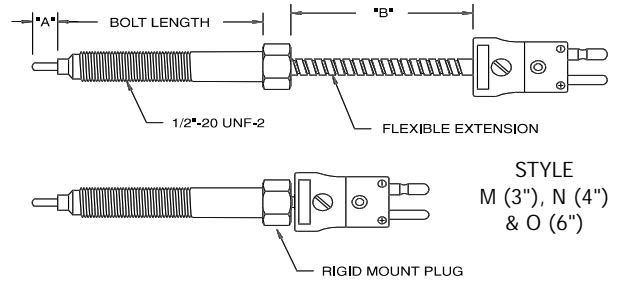

SPRING ADJUSTABLE DEPTH THERMOCOUPLES

WASHER/LUG THERMOCOUPLES

FLEX ARMOR ADJUSTABLE DEPTH THERMOCOUPLES

SPARK PLUG GASKET THERMOCOUPLES

FIXED BAYONET THERMOCOUPLES

MELT BOLT THERMOCOUPLES

RIGID TUBE THERMOCOUPLES

THREADED NOZZLE BOLT THERMOCOUPLES

SPADE THERMOCOUPLES

PIPE CLAMP THERMOCOUPLES

SPRING ADJUSTABLE DEPTH RTDS

FLEX ARMOR ADJUSTABLE DEPTH RTDS

FIXED BAYONET RTD'S

RIGID TUBE RTD'S

LUG STYLE RTDS