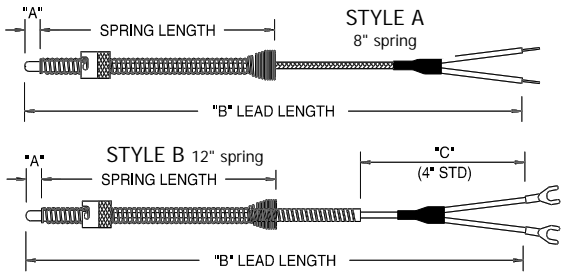

SPRING ADJUSTABLE DEPTH THERMOCOUPLES

WASHER/LUG THERMOCOUPLES

FLEX ARMOR ADJUSTABLE DEPTH THERMOCOUPLES

SPARK PLUG GASKET THERMOCOUPLES

FIXED BAYONET THERMOCOUPLES

MELT BOLT THERMOCOUPLES

RIGID TUBE THERMOCOUPLES

THREADED NOZZLE BOLT THERMOCOUPLES

SPADE THERMOCOUPLES

PIPE CLAMP THERMOCOUPLES

SPRING ADJUSTABLE DEPTH RTDS

FLEX ARMOR ADJUSTABLE DEPTH RTDS

FIXED BAYONET RTD'S

RIGID TUBE RTD'S

LUG STYLE RTDS