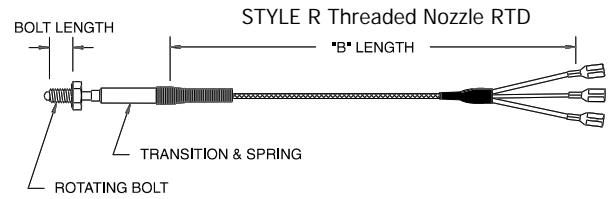

THREADED NOZZLE BOLT RTDS